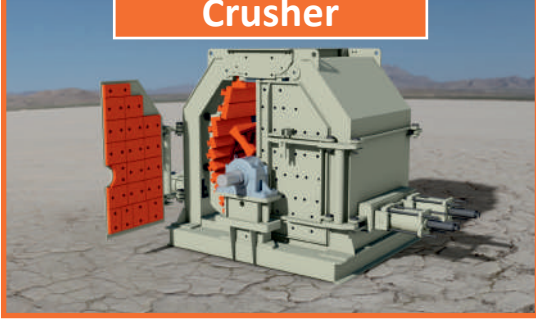

**Tertiary Impact
Crusher**

Rotary